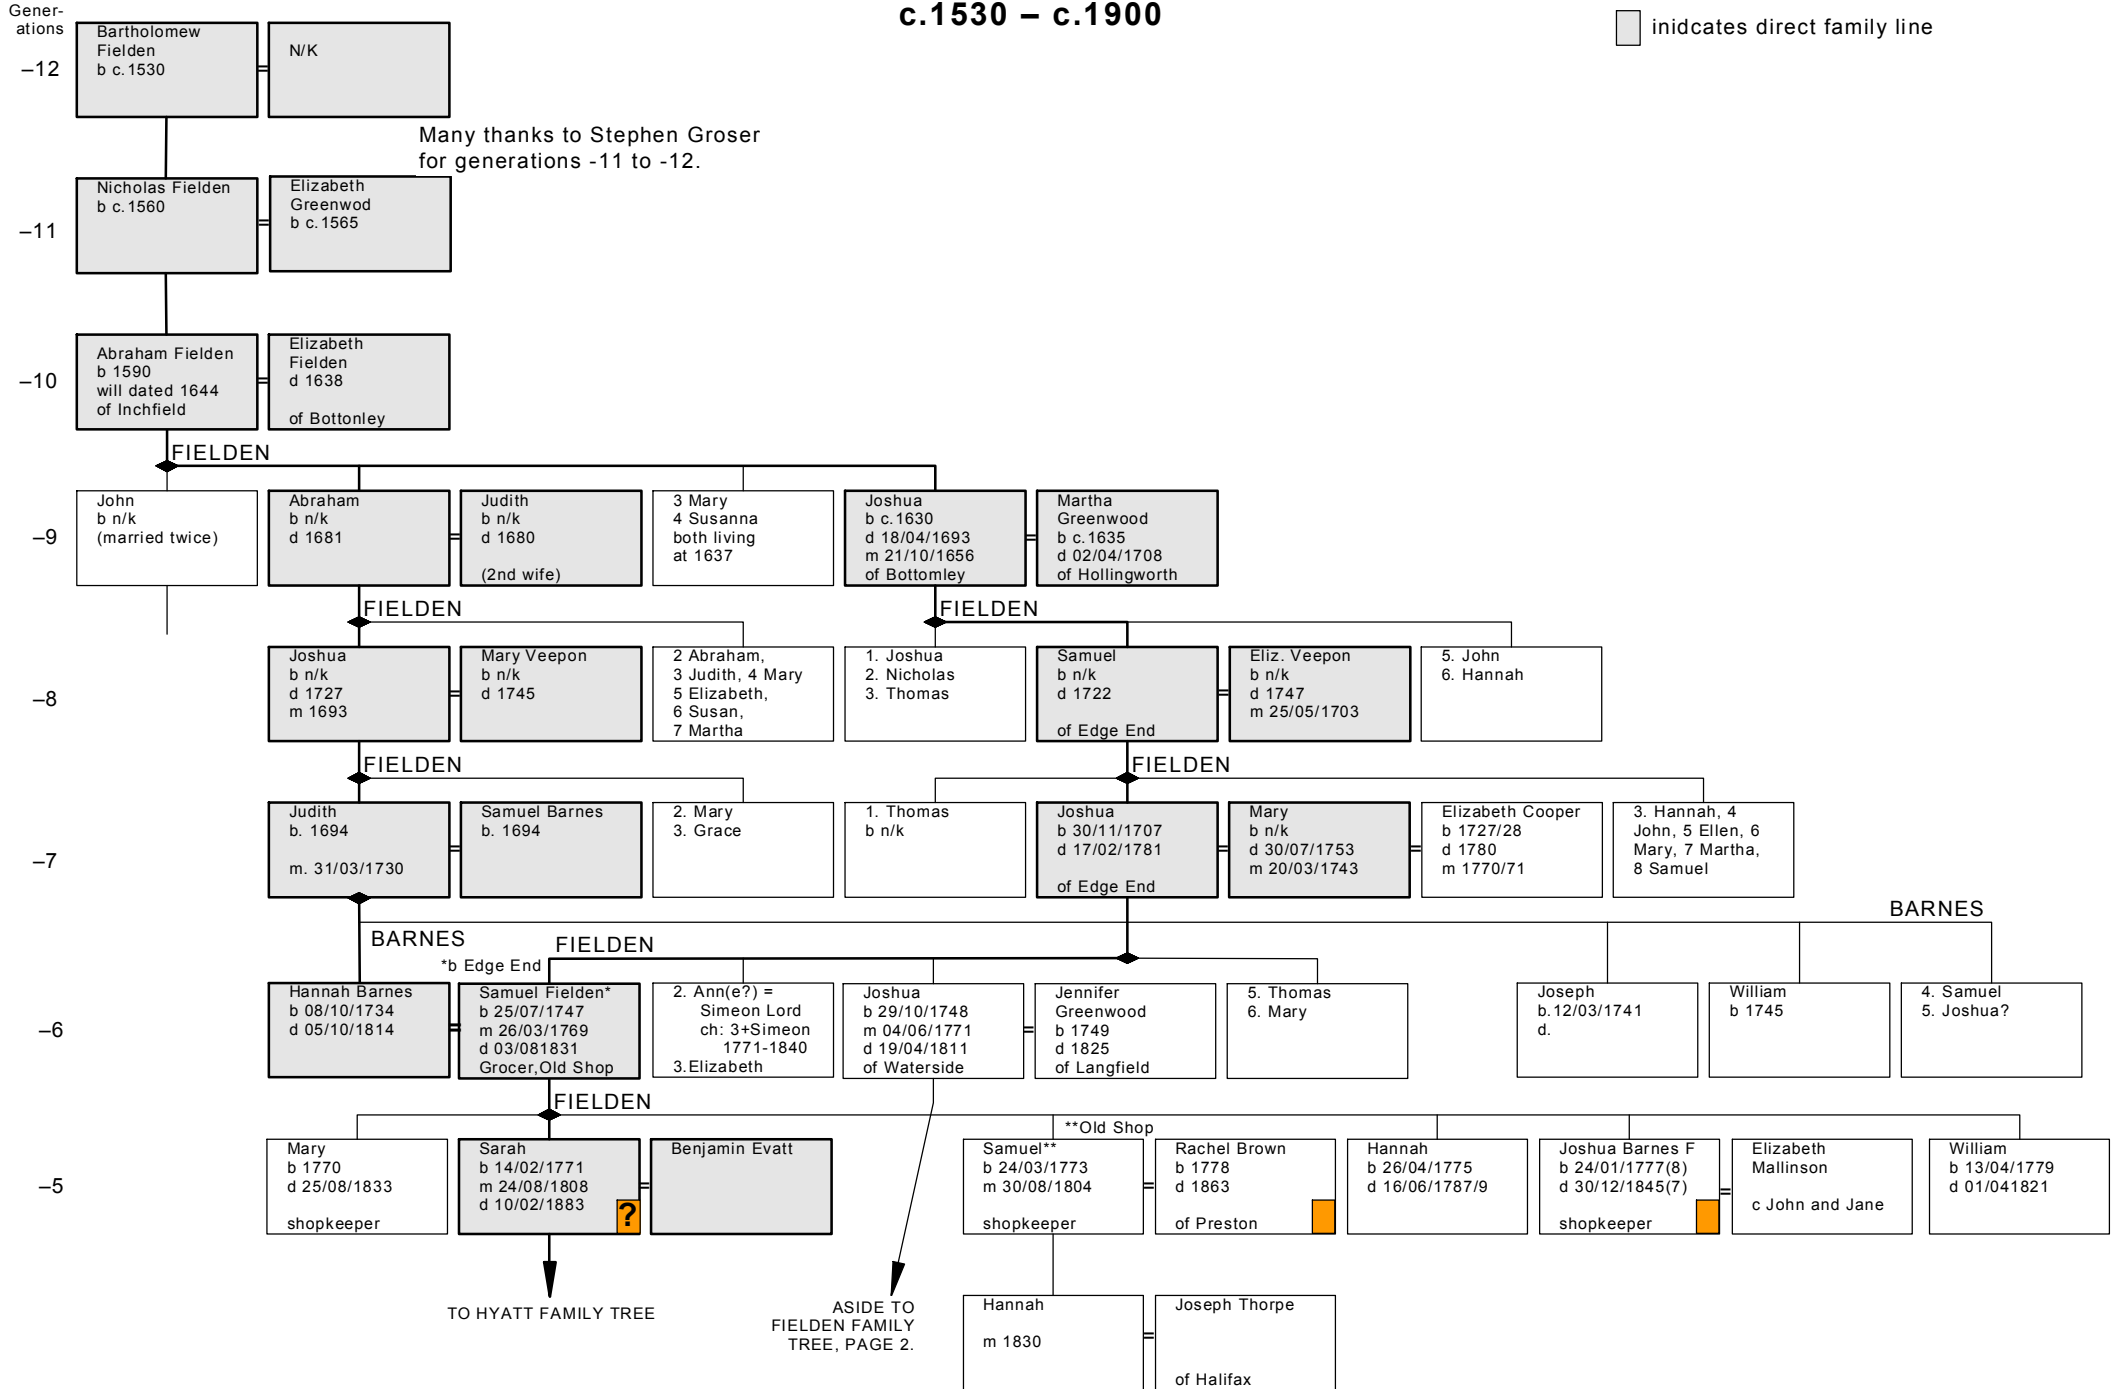

FIELDEN FAMILY TREE

c.1530 – c.1900

indicates image available
 indicates direct family line

FIELDEN FAMILY TREE

c.1750 – c.1942

No direct descendency
to Manvell tree.

 indicates image available
 indicates direct family line

BACK TO FIELDEN FAMILY TREE PAGE 1

Generations