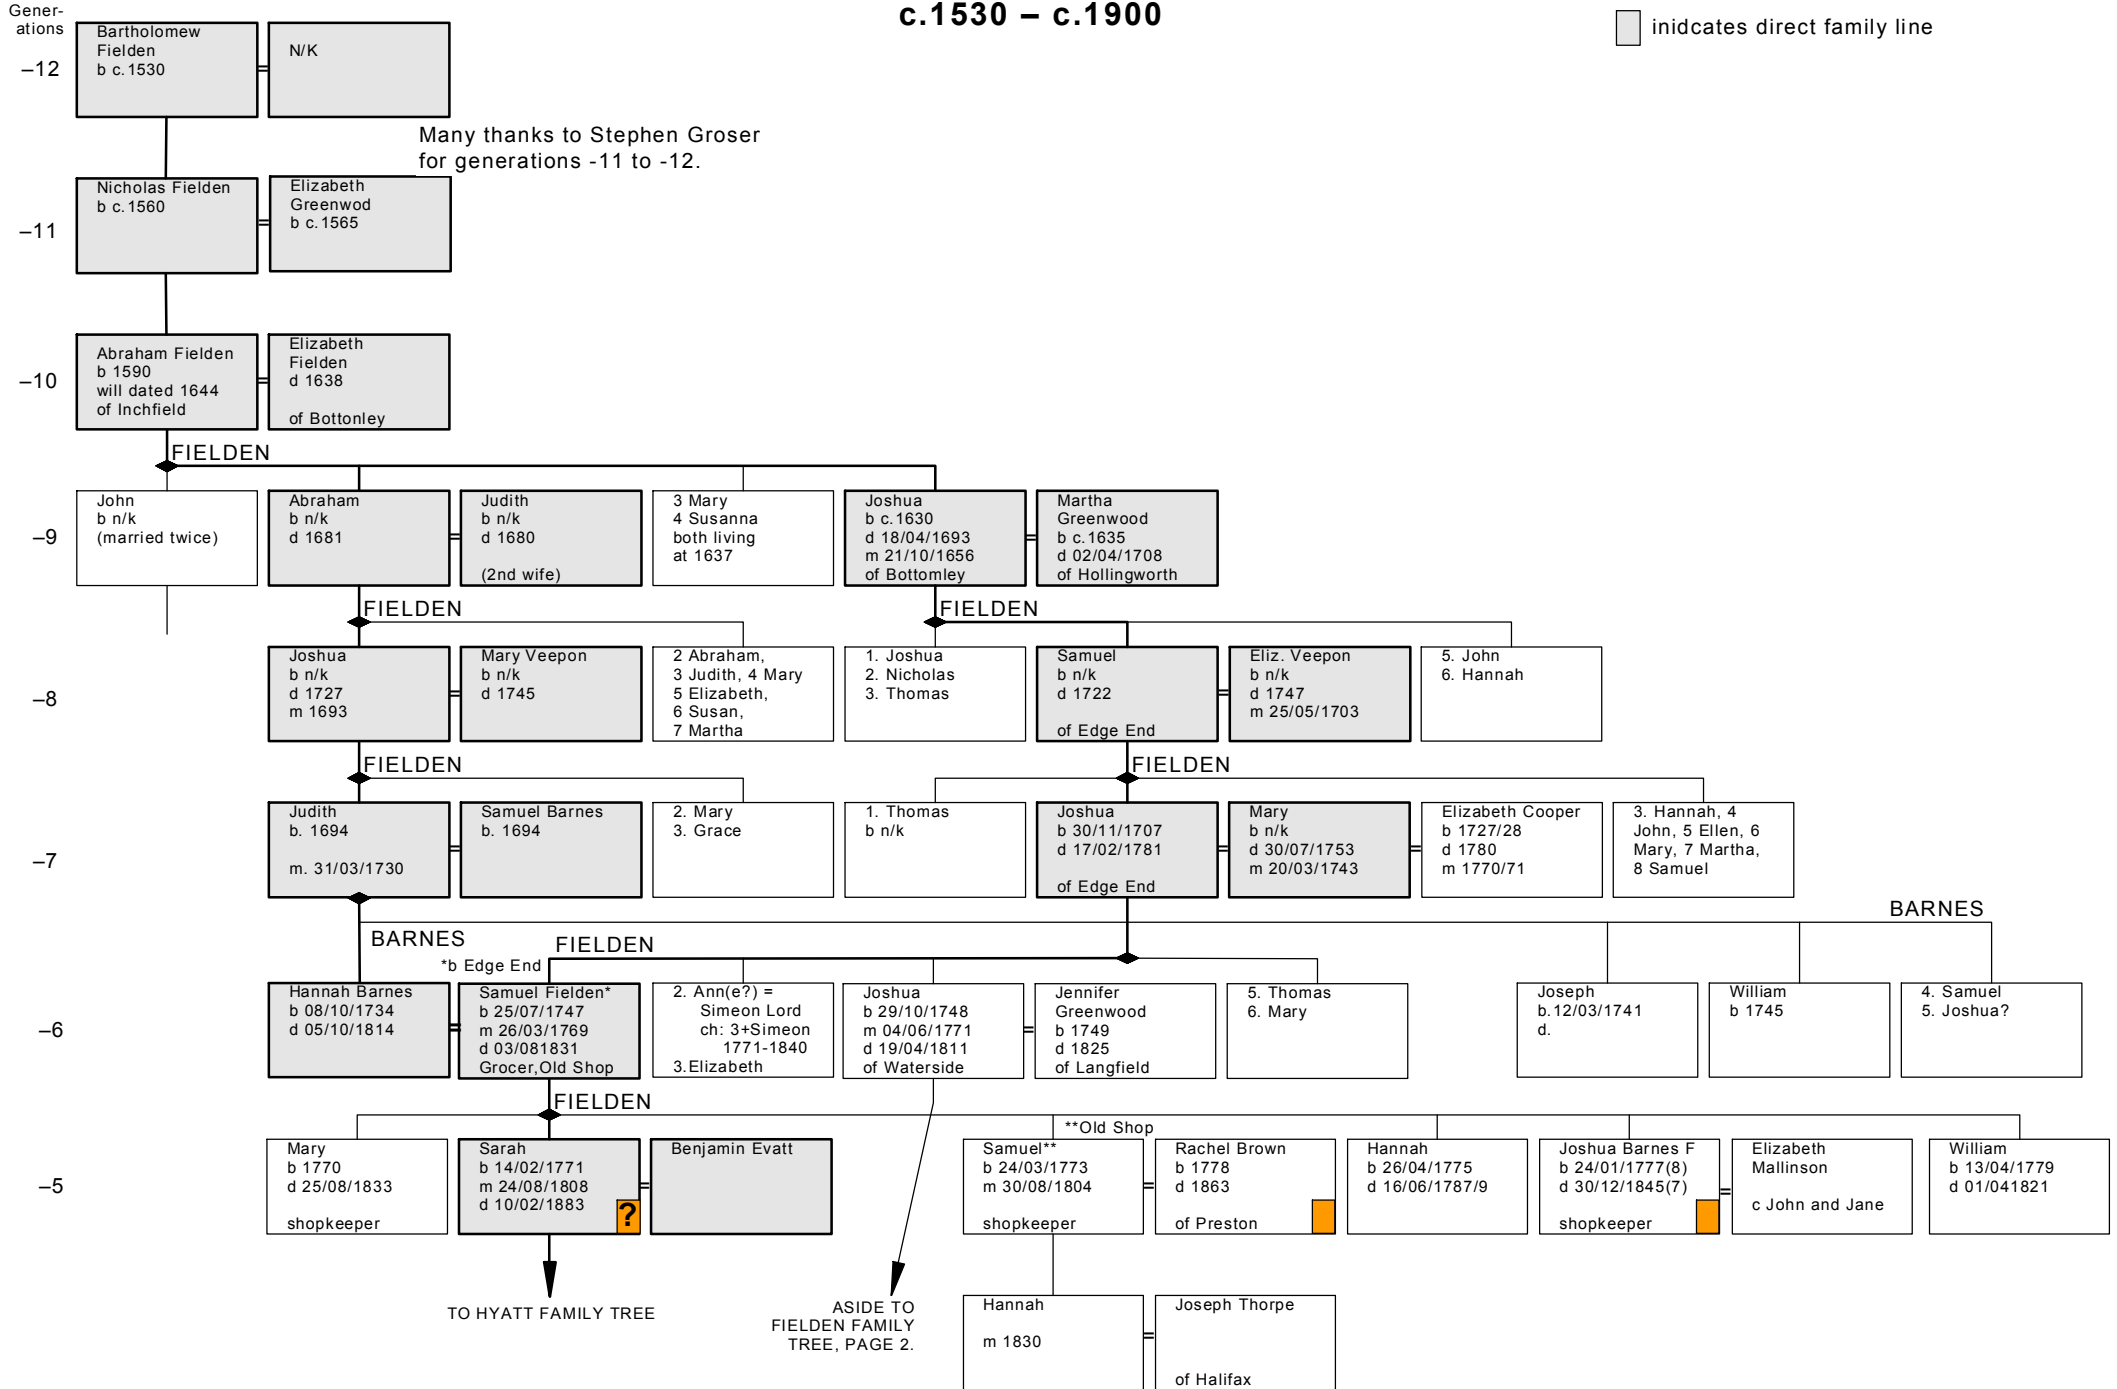

# FIELDEN FAMILY TREE

## c.1530 – c.1900

indicates image available  
 indicates direct family line

## c.1750 – c.1942

No direct descendency  
to Manvell tree.

 indicates image available  
 indicates direct family line

BACK TO FIELDEN FAMILY TREE PAGE 1

Generations